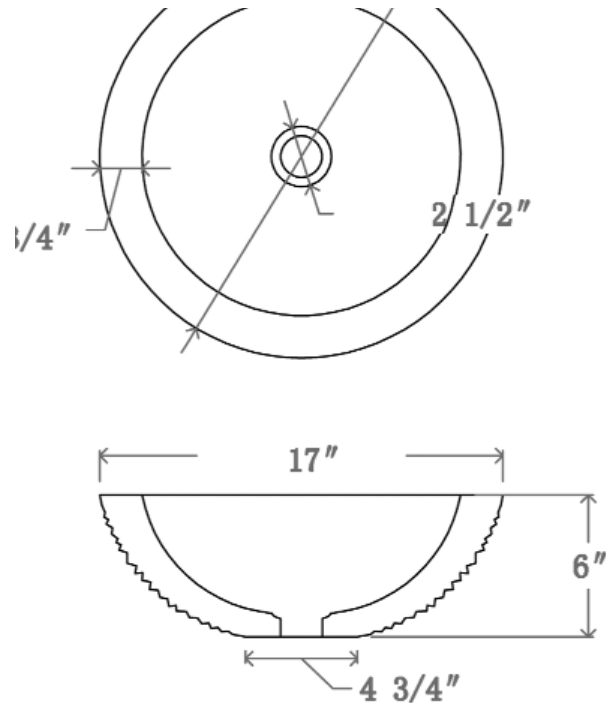

**CRESTONE  
ABOVE COUNTER  
CHISELED GRANITE BASIN**

Cat. No  
7-705

Basin diameter: 17"  
Above counter height: 6"

**Features:**

- ▶ Hand carved natural granite
- ▶ Chiseled exterior
- ▶ 1-1/2" Rim
- ▶ No overflow
- ▶ Use with grid drain 5601 or Umbrella drain UD701

**Finish**

**GPBE Beige Granite**

Interior diameter: 13-3/4"  
Basin depth: 4-1/2"

Dimensions of fixture are nominal and may vary within the range of tolerances established by ASME Standard A112.19.2. Dimensions and specifications subject to change without notice.